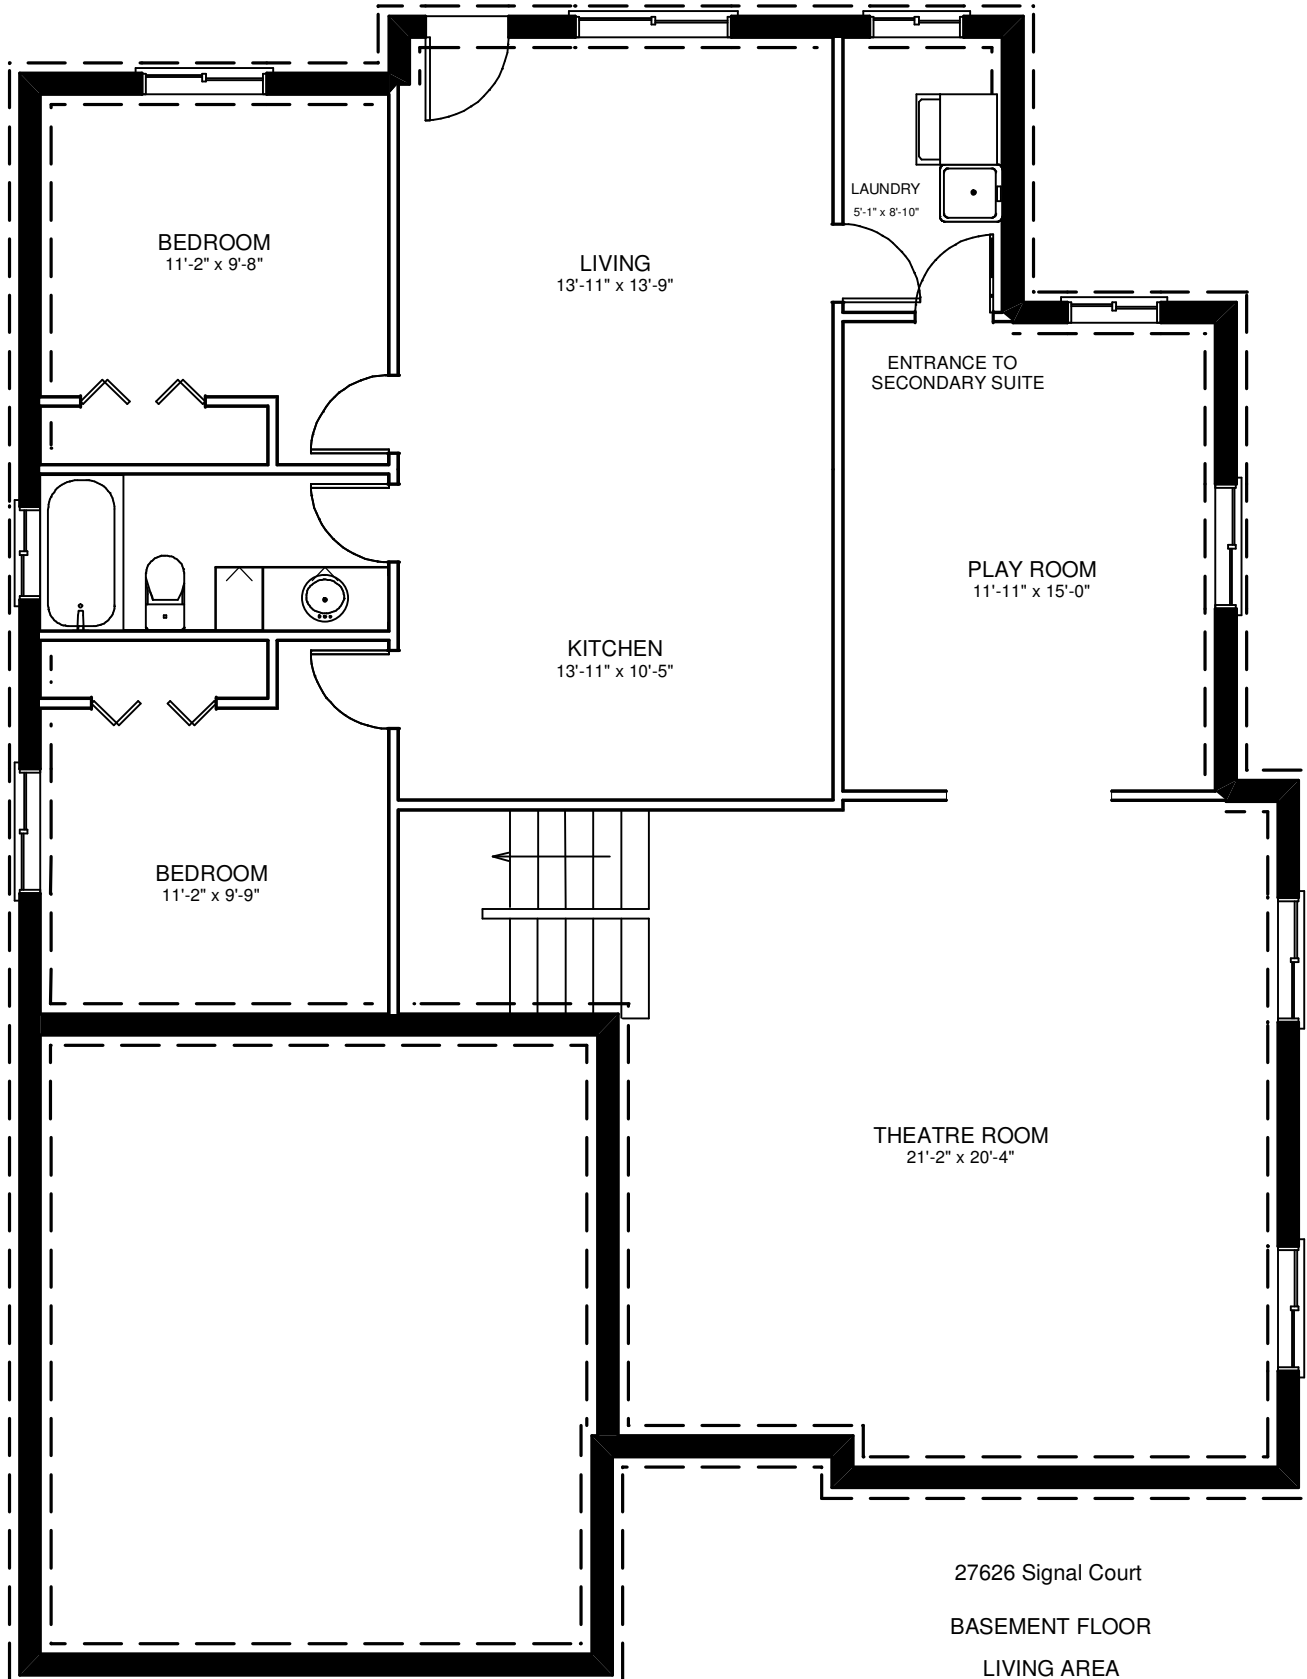

27626 Signal Court
TOP FLOOR
LIVING AREA
1553 sq ft

27626 Signal Court

BASEMENT FLOOR

LIVING AREA
1512 sq ft