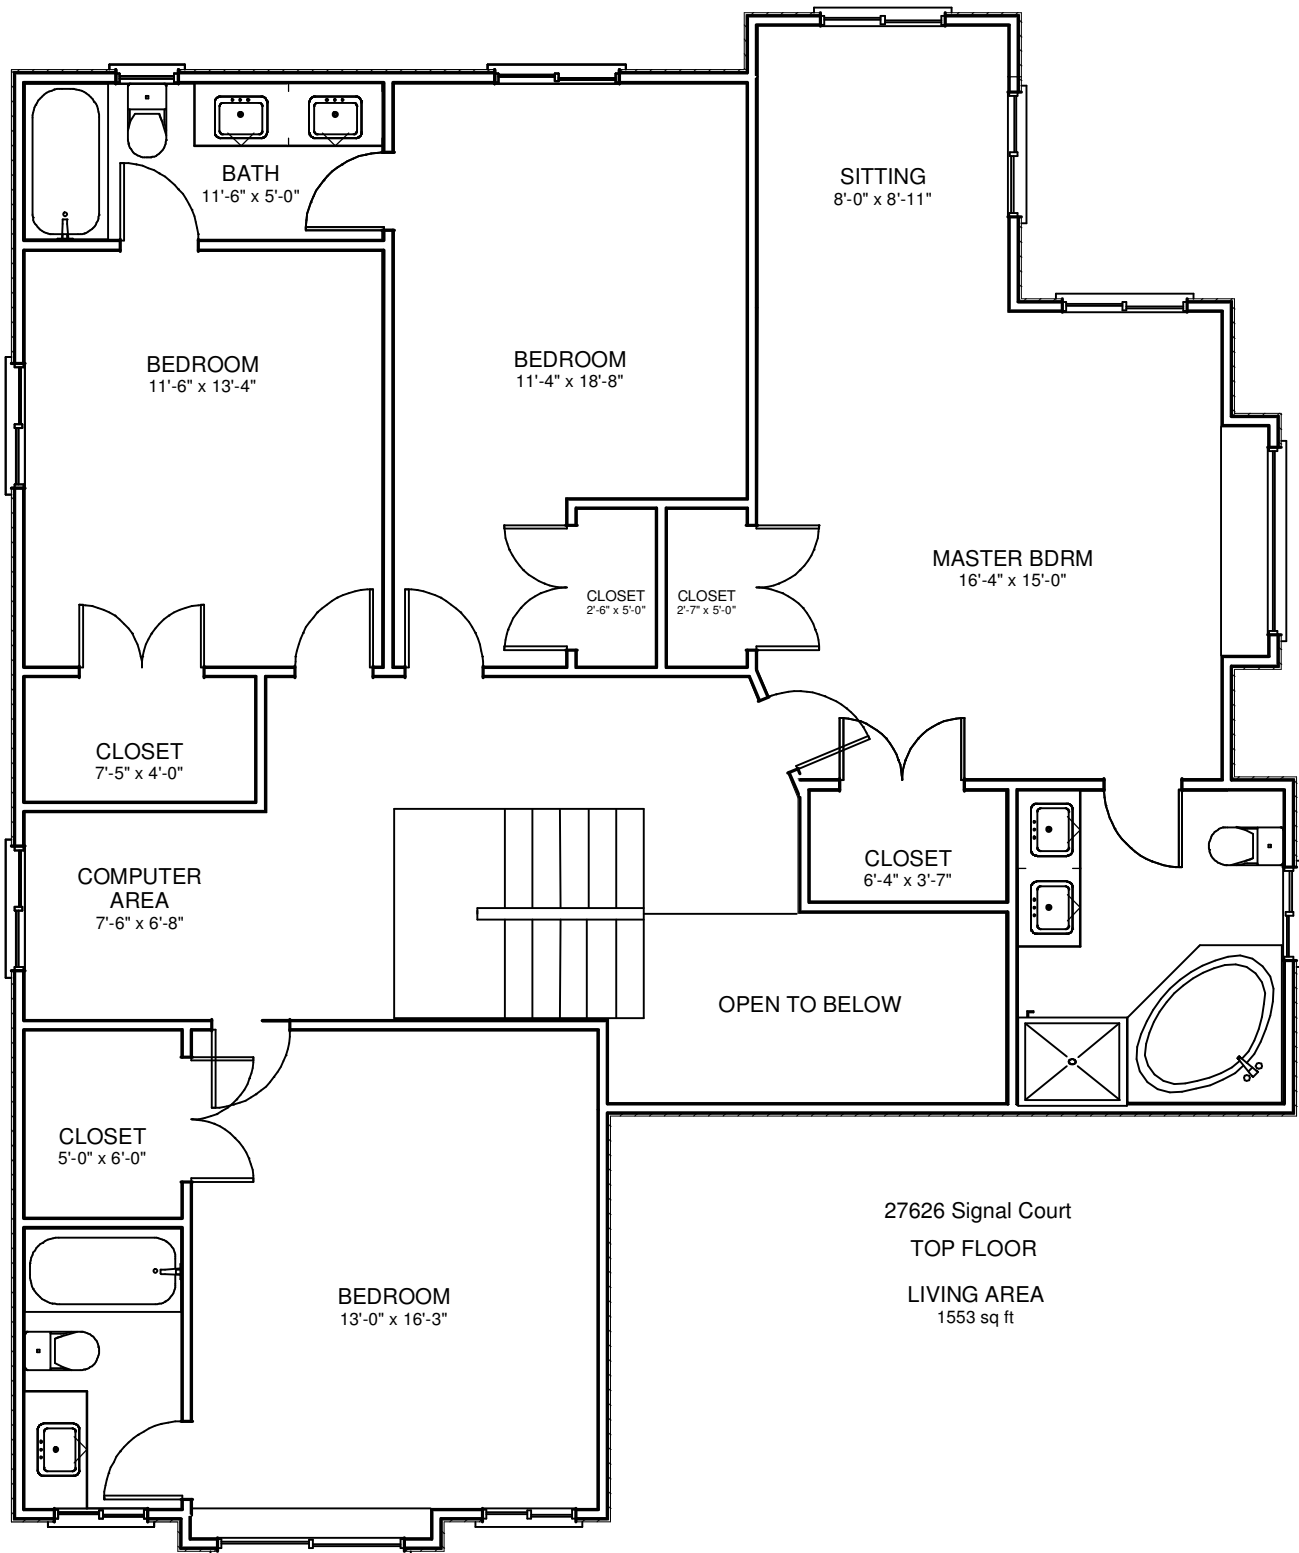

27626 Signal Court

MAIN FLOOR

LIVING AREA

1526 sq ft

27626 Signal Court
TOP FLOOR
LIVING AREA
1553 sq ft